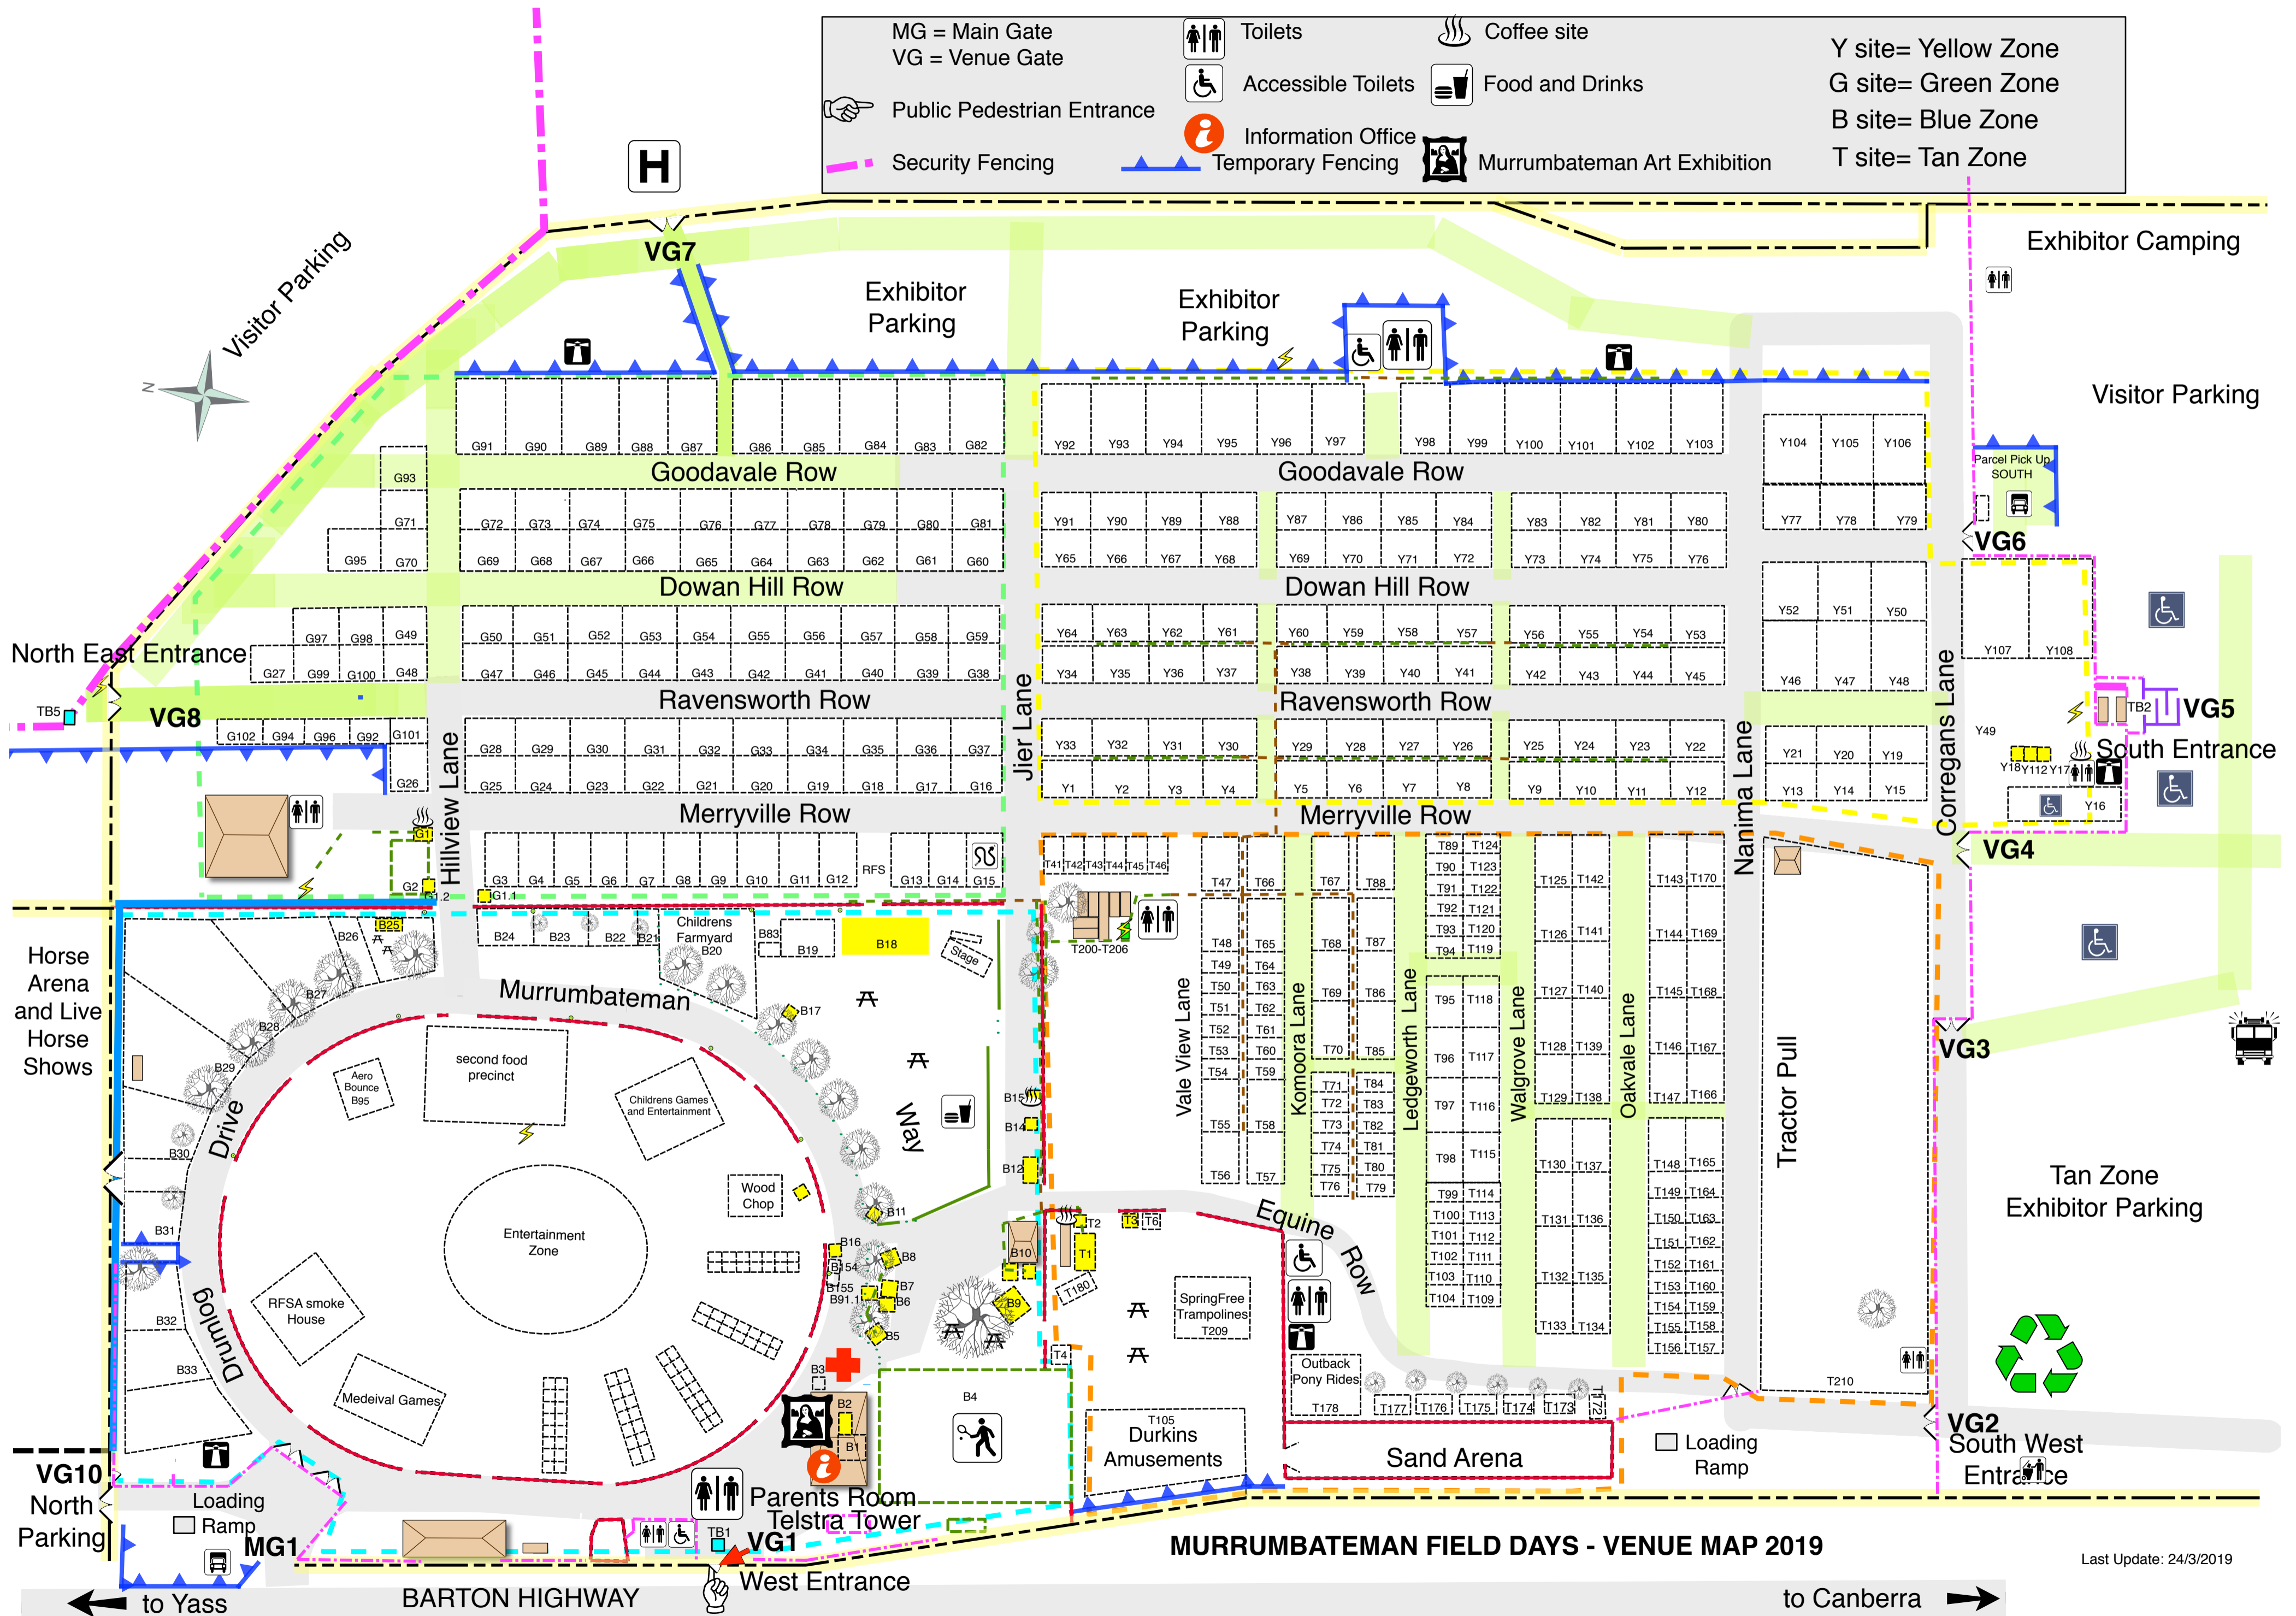

MG = Main Gate
 VG = Venue Gate
 Public Pedestrian Entrance
 Security Fencing

Toilets
 Accessible Toilets
 Information Office
 Temporary Fencing

Coffee site
 Food and Drinks
 Murrumbateman Art Exhibition

Y site= Yellow Zone
 G site= Green Zone
 B site= Blue Zone
 T site= Tan Zone

MURRUMBATEMAN FIELD DAYS - VENUE MAP 2019

Last Update: 24/3/2019