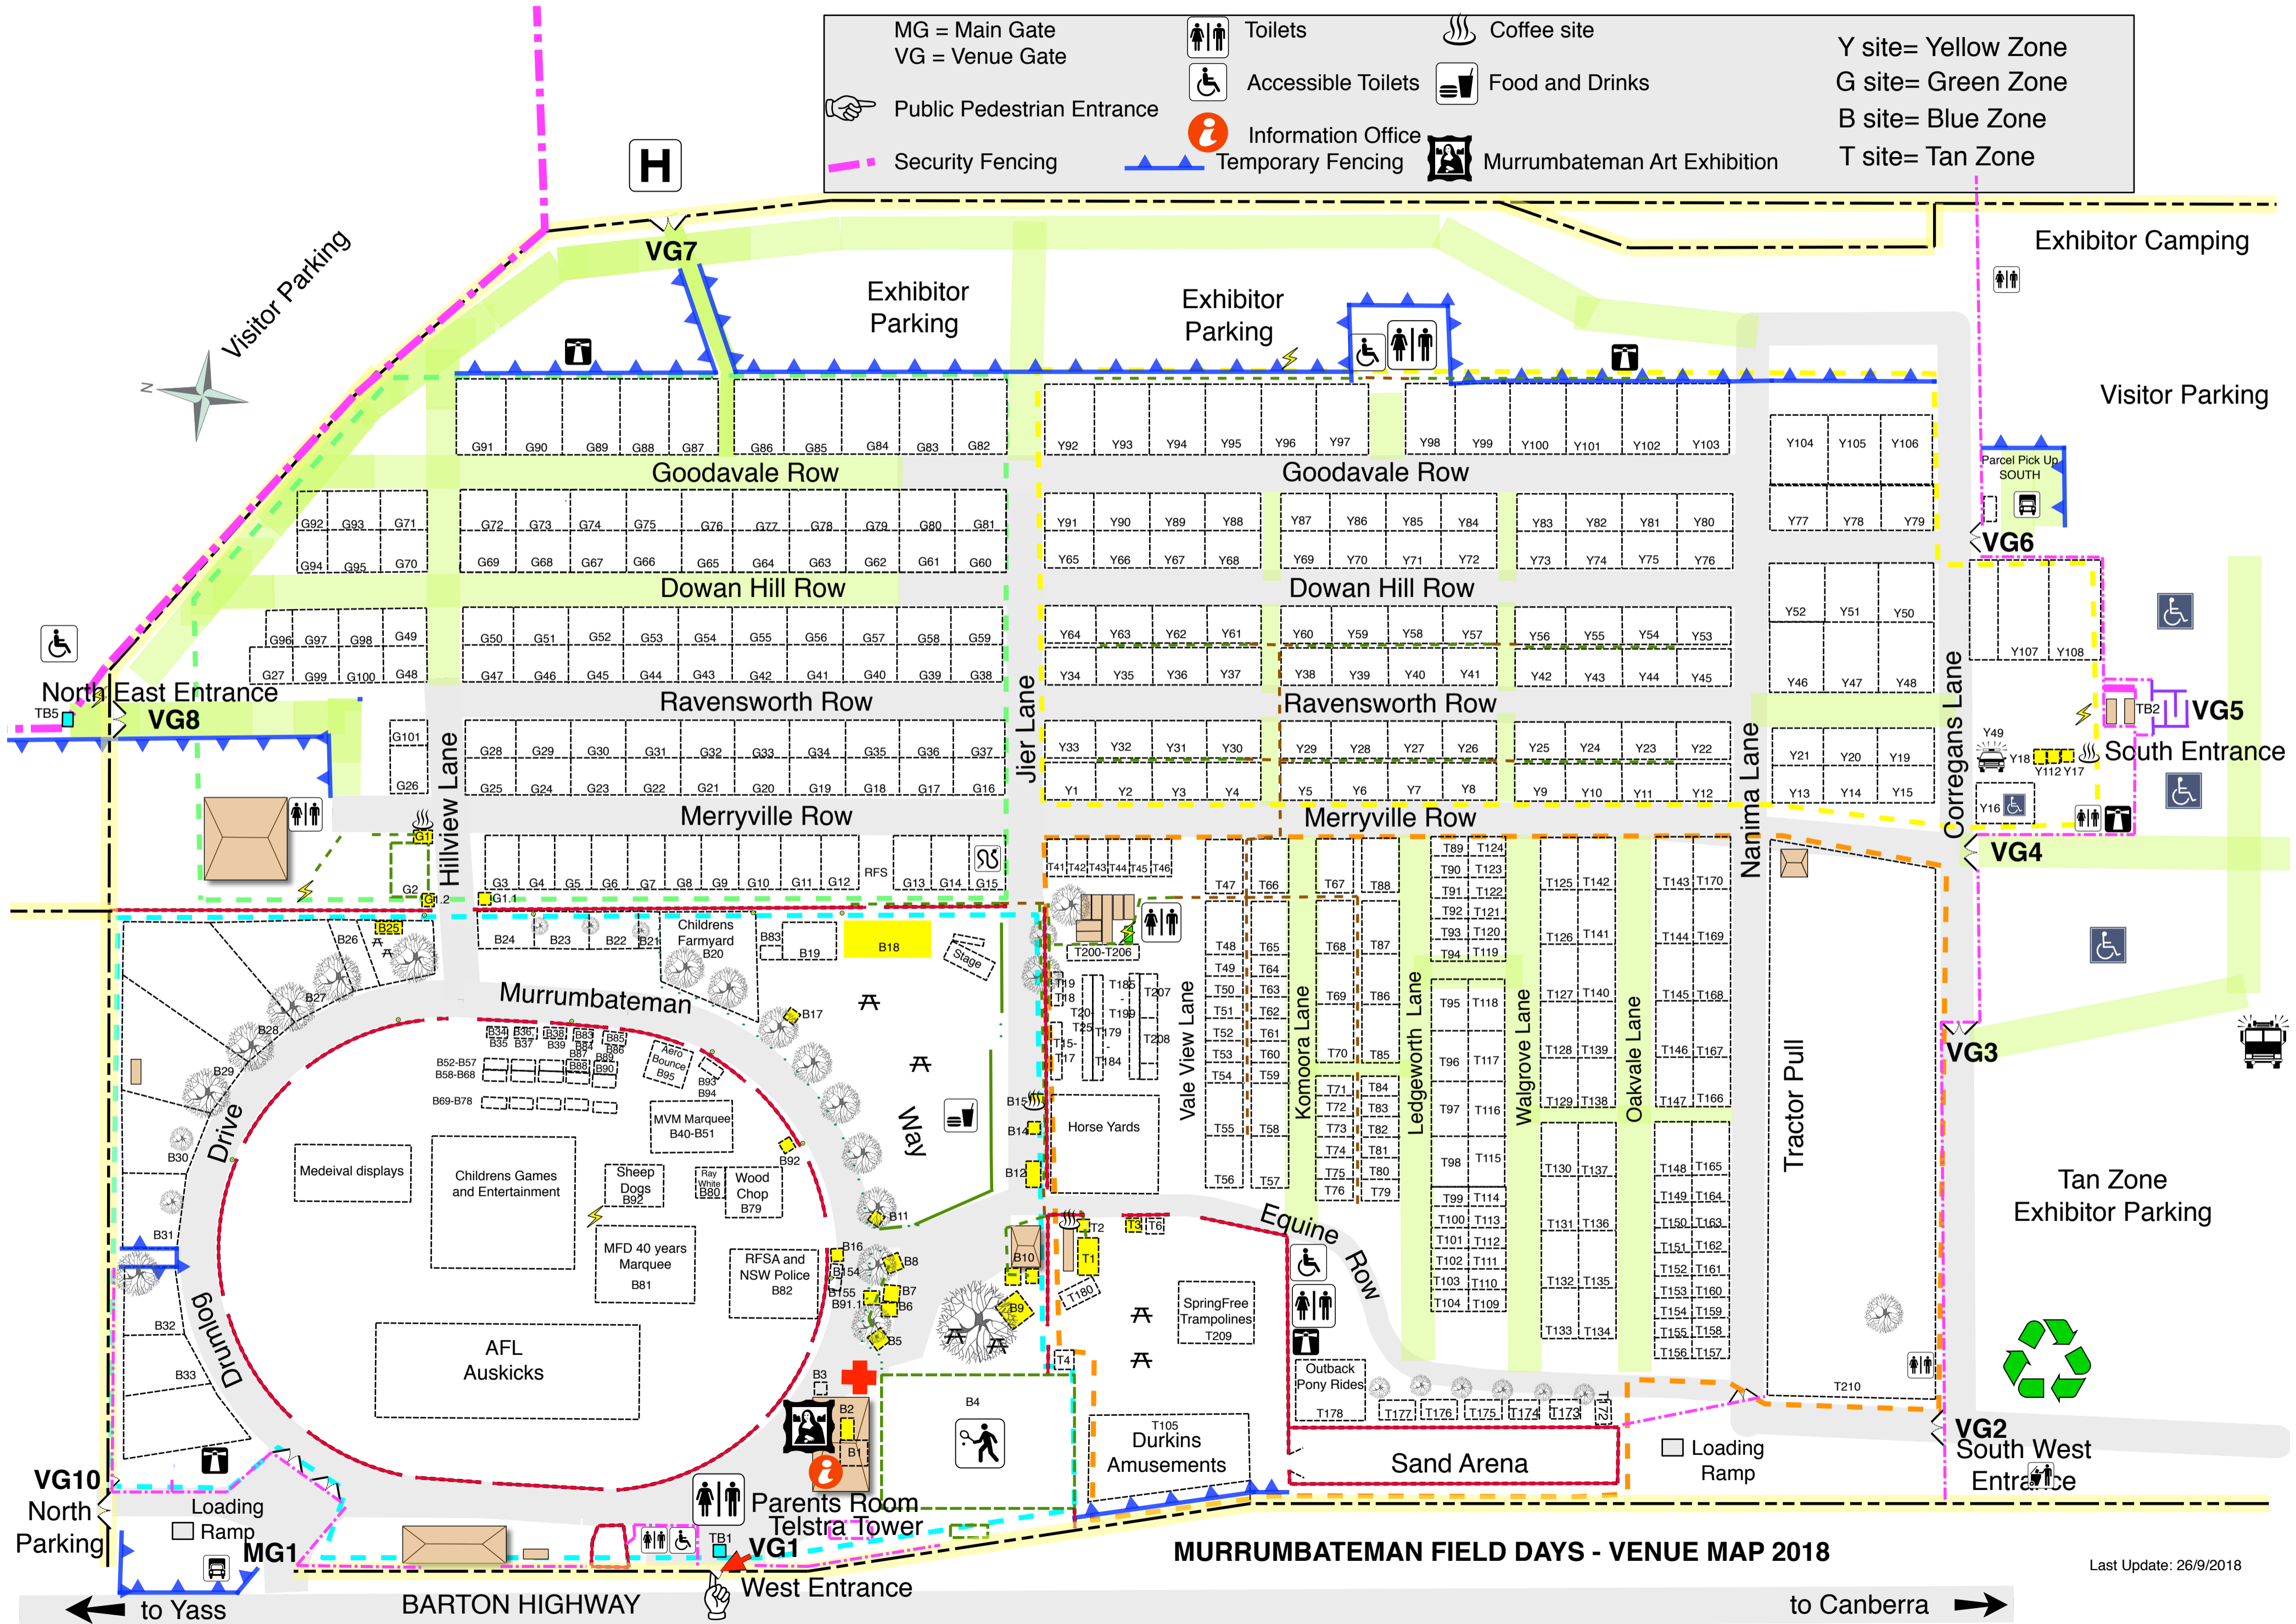

MG = Main Gate		Toilets		Coffee site
VG = Venue Gate		Accessible Toilets		Food and Drinks
		Information Office		Murrumbateman Art Exhibition
		Temporary Fencing		

Y site= Yellow Zone
 G site= Green Zone
 B site= Blue Zone
 T site= Tan Zone

MURRUMBATEMAN FIELD DAYS - VENUE MAP 2018

Last Update: 26/9/2018